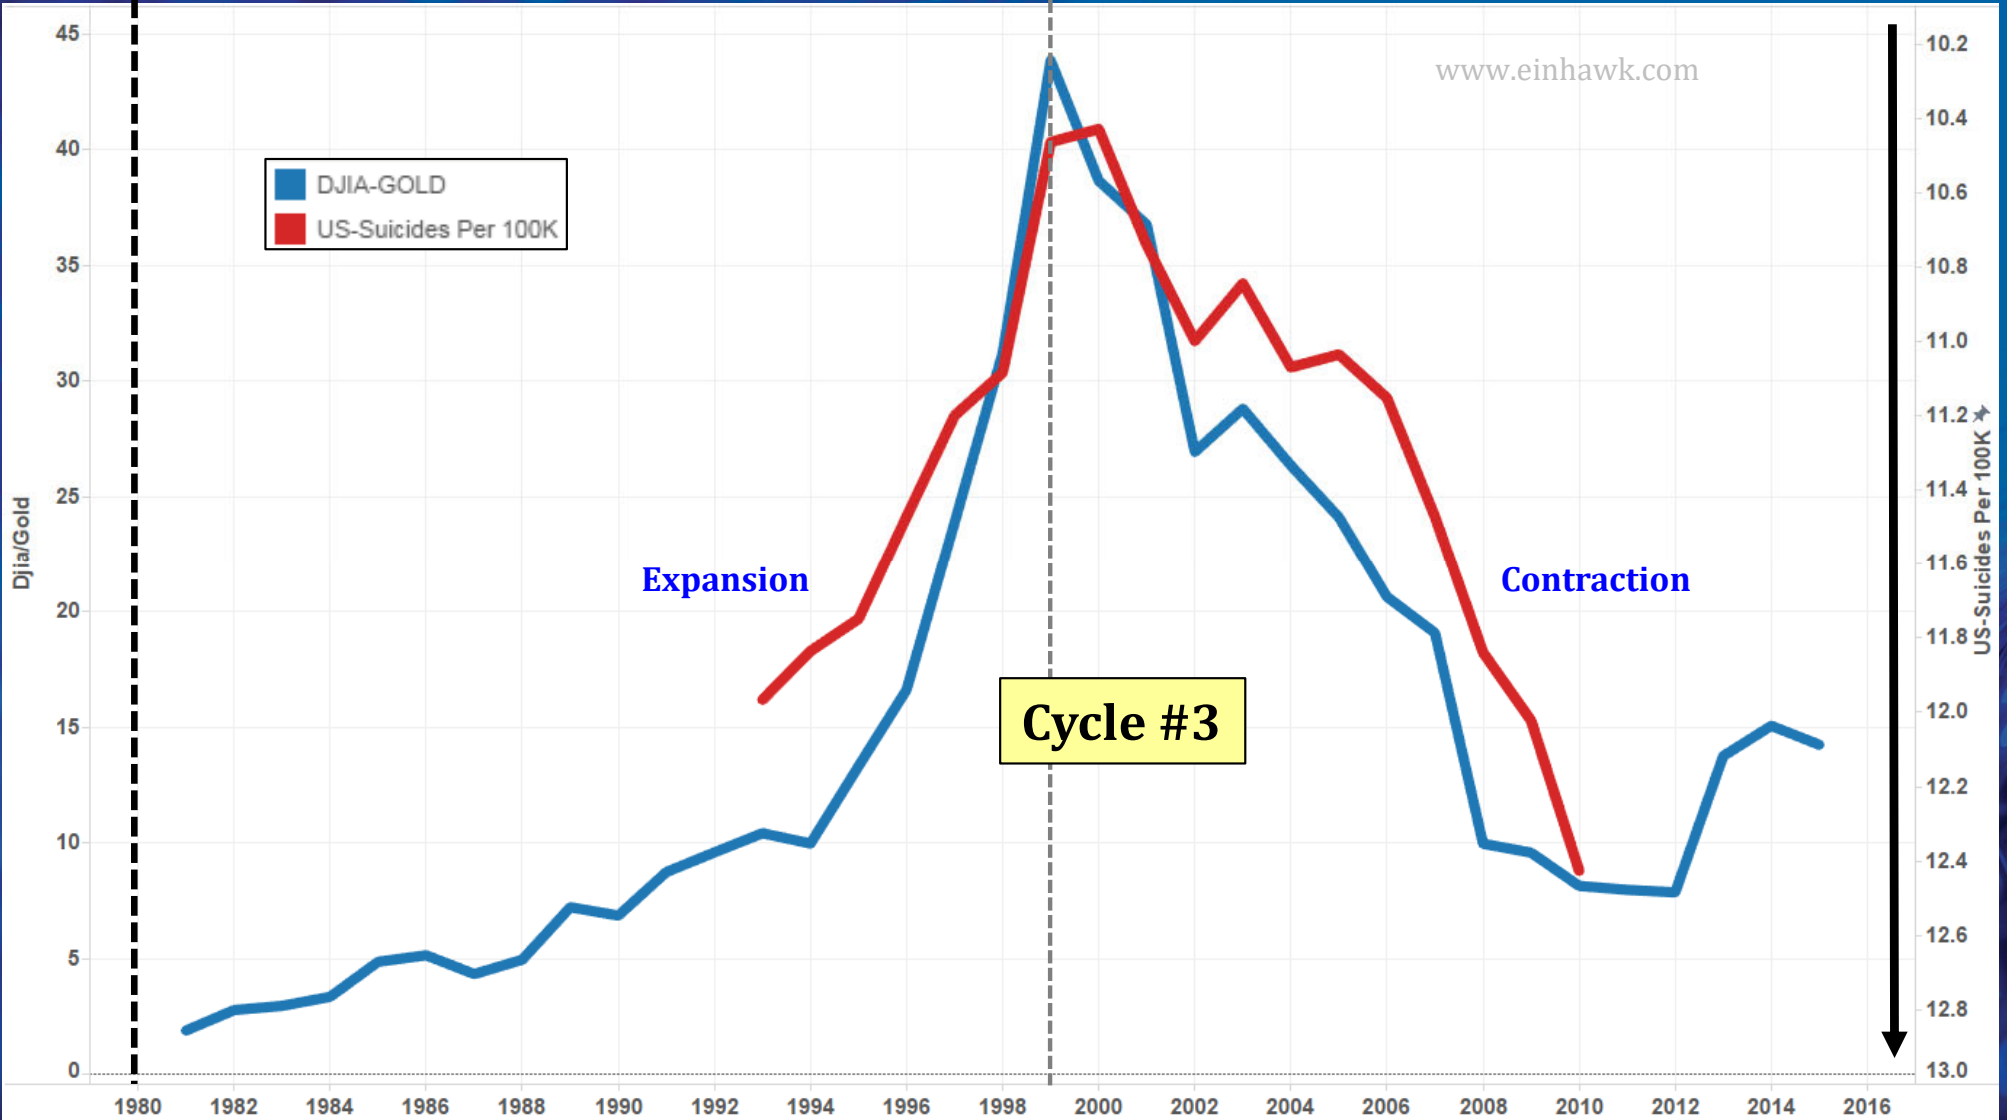

einhawk^{LLC}

The Dow-Gold Ratio Cyclicity Theory (DGRCT)

Death & Suicide

March, 2016

How does the trend of fatalities and suicides align with mood, mindset, and behavior during expansion and contraction phases of the cycle?

Dow-Gold Ratio vs U.S. Military Deaths

Dow-Gold Ratio vs U.S. Military Suicides As % Of Total Deaths

Dow-Gold Ratio vs U.S. Military Suicides Per 100k