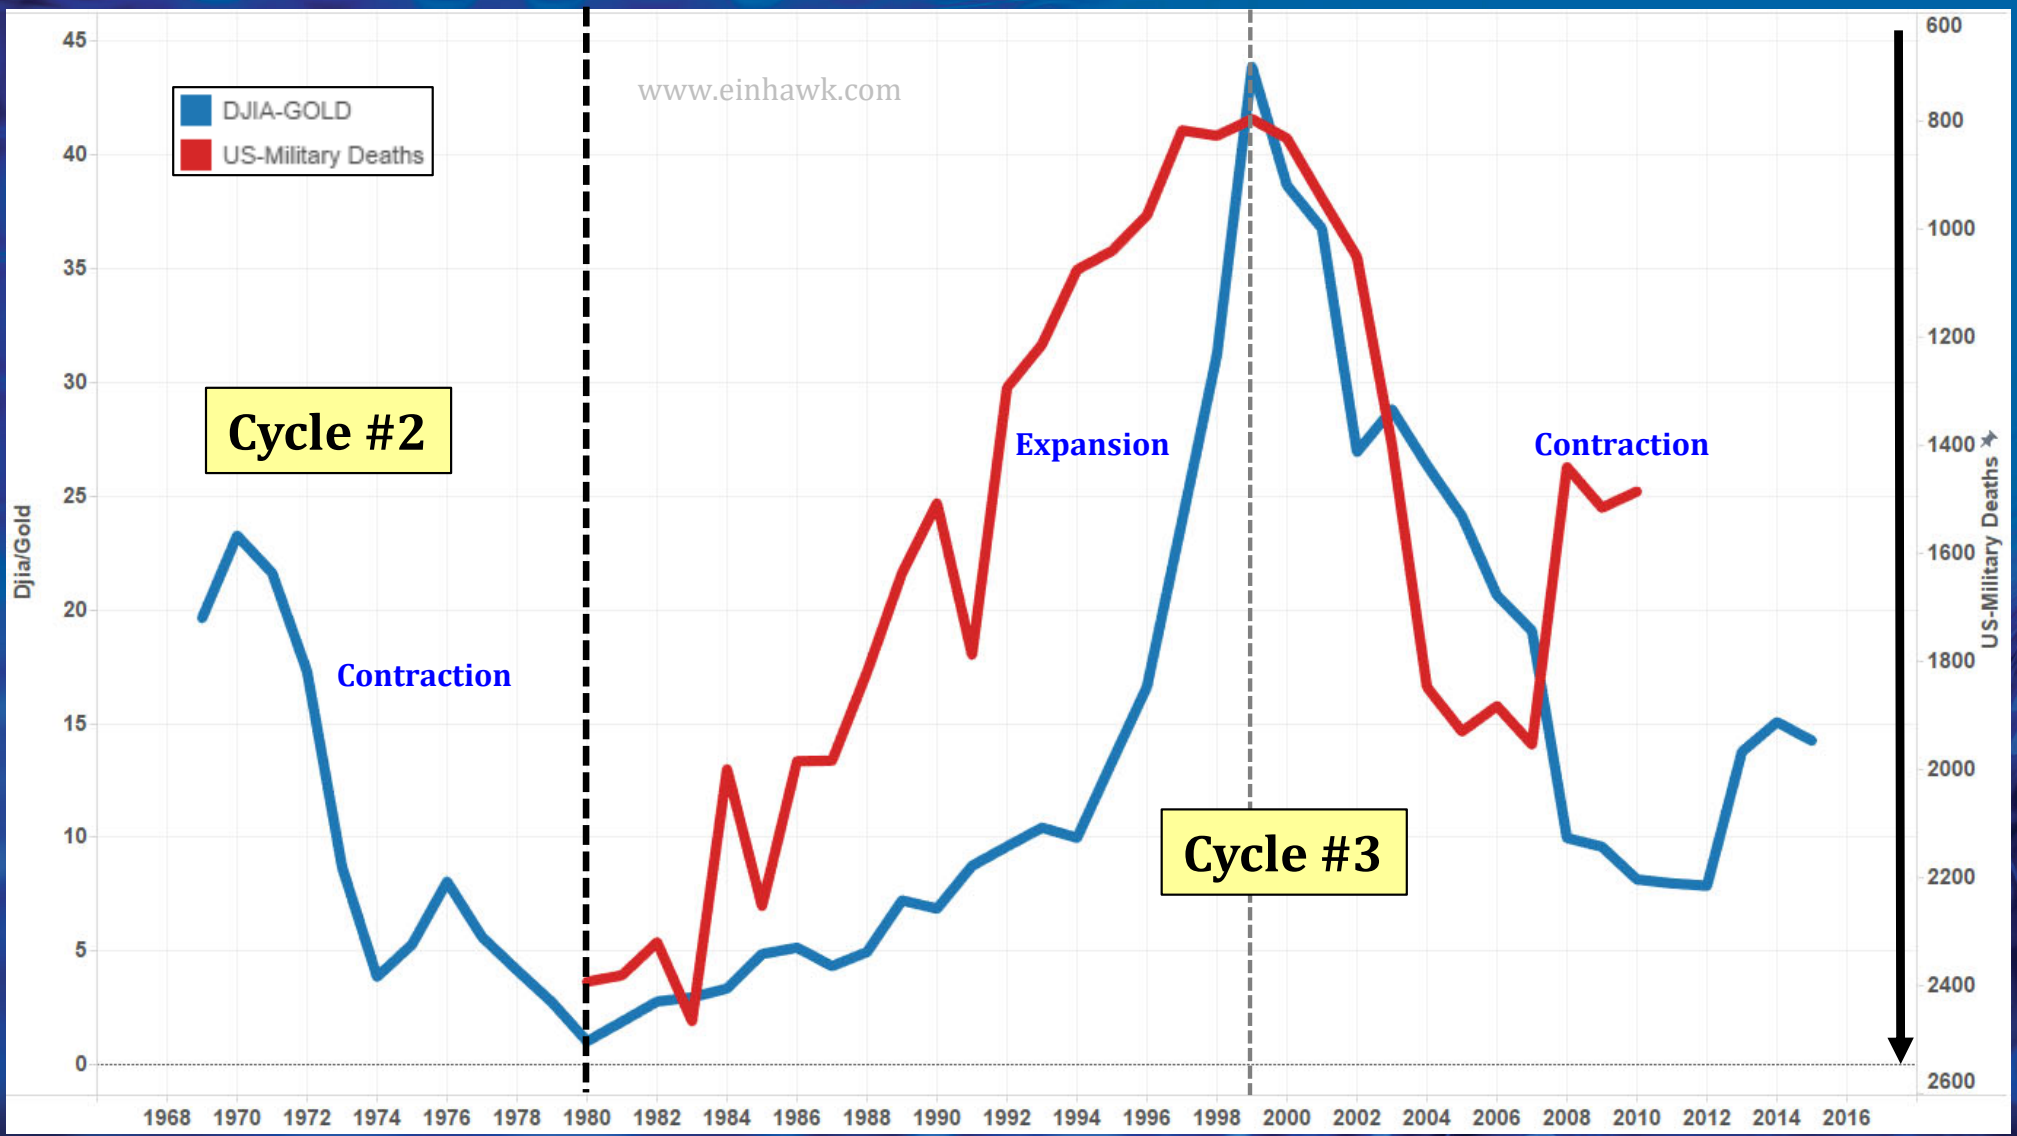

Dow-Gold Ratio vs U.S. Military Deaths