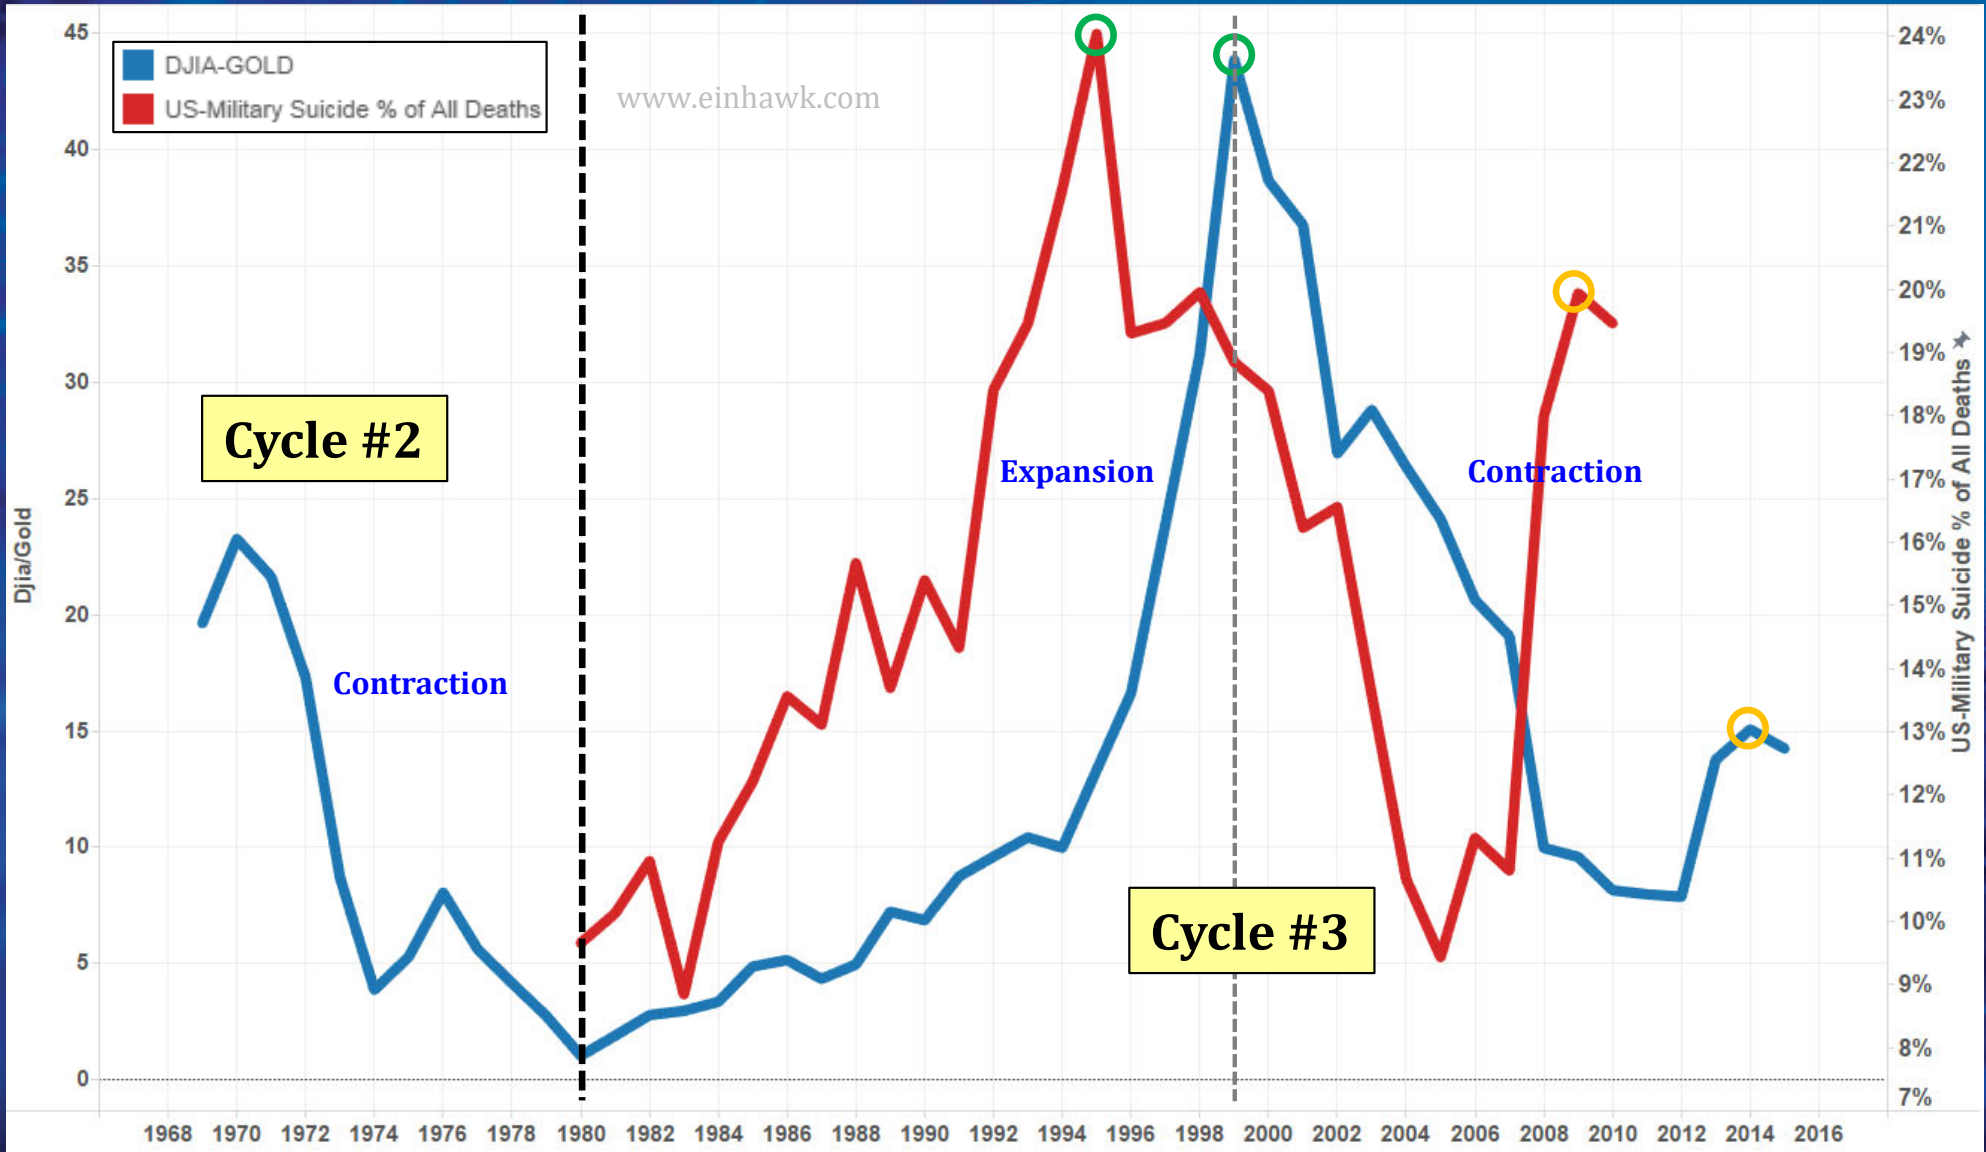

einhawk^{LLC}

The Dow-Gold Ratio Cyclicity Theory (DGRCT)

Death & Suicide

March, 2016

How does the trend of fatalities and suicides align with mood, mindset, and behavior during expansion and contraction phases of the cycle?

Dow-Gold Ratio vs U.S. Military Deaths

Dow-Gold Ratio vs U.S. Military Suicides As % Of Total Deaths

Dow-Gold Ratio vs U.S. Military Suicides Per 100k